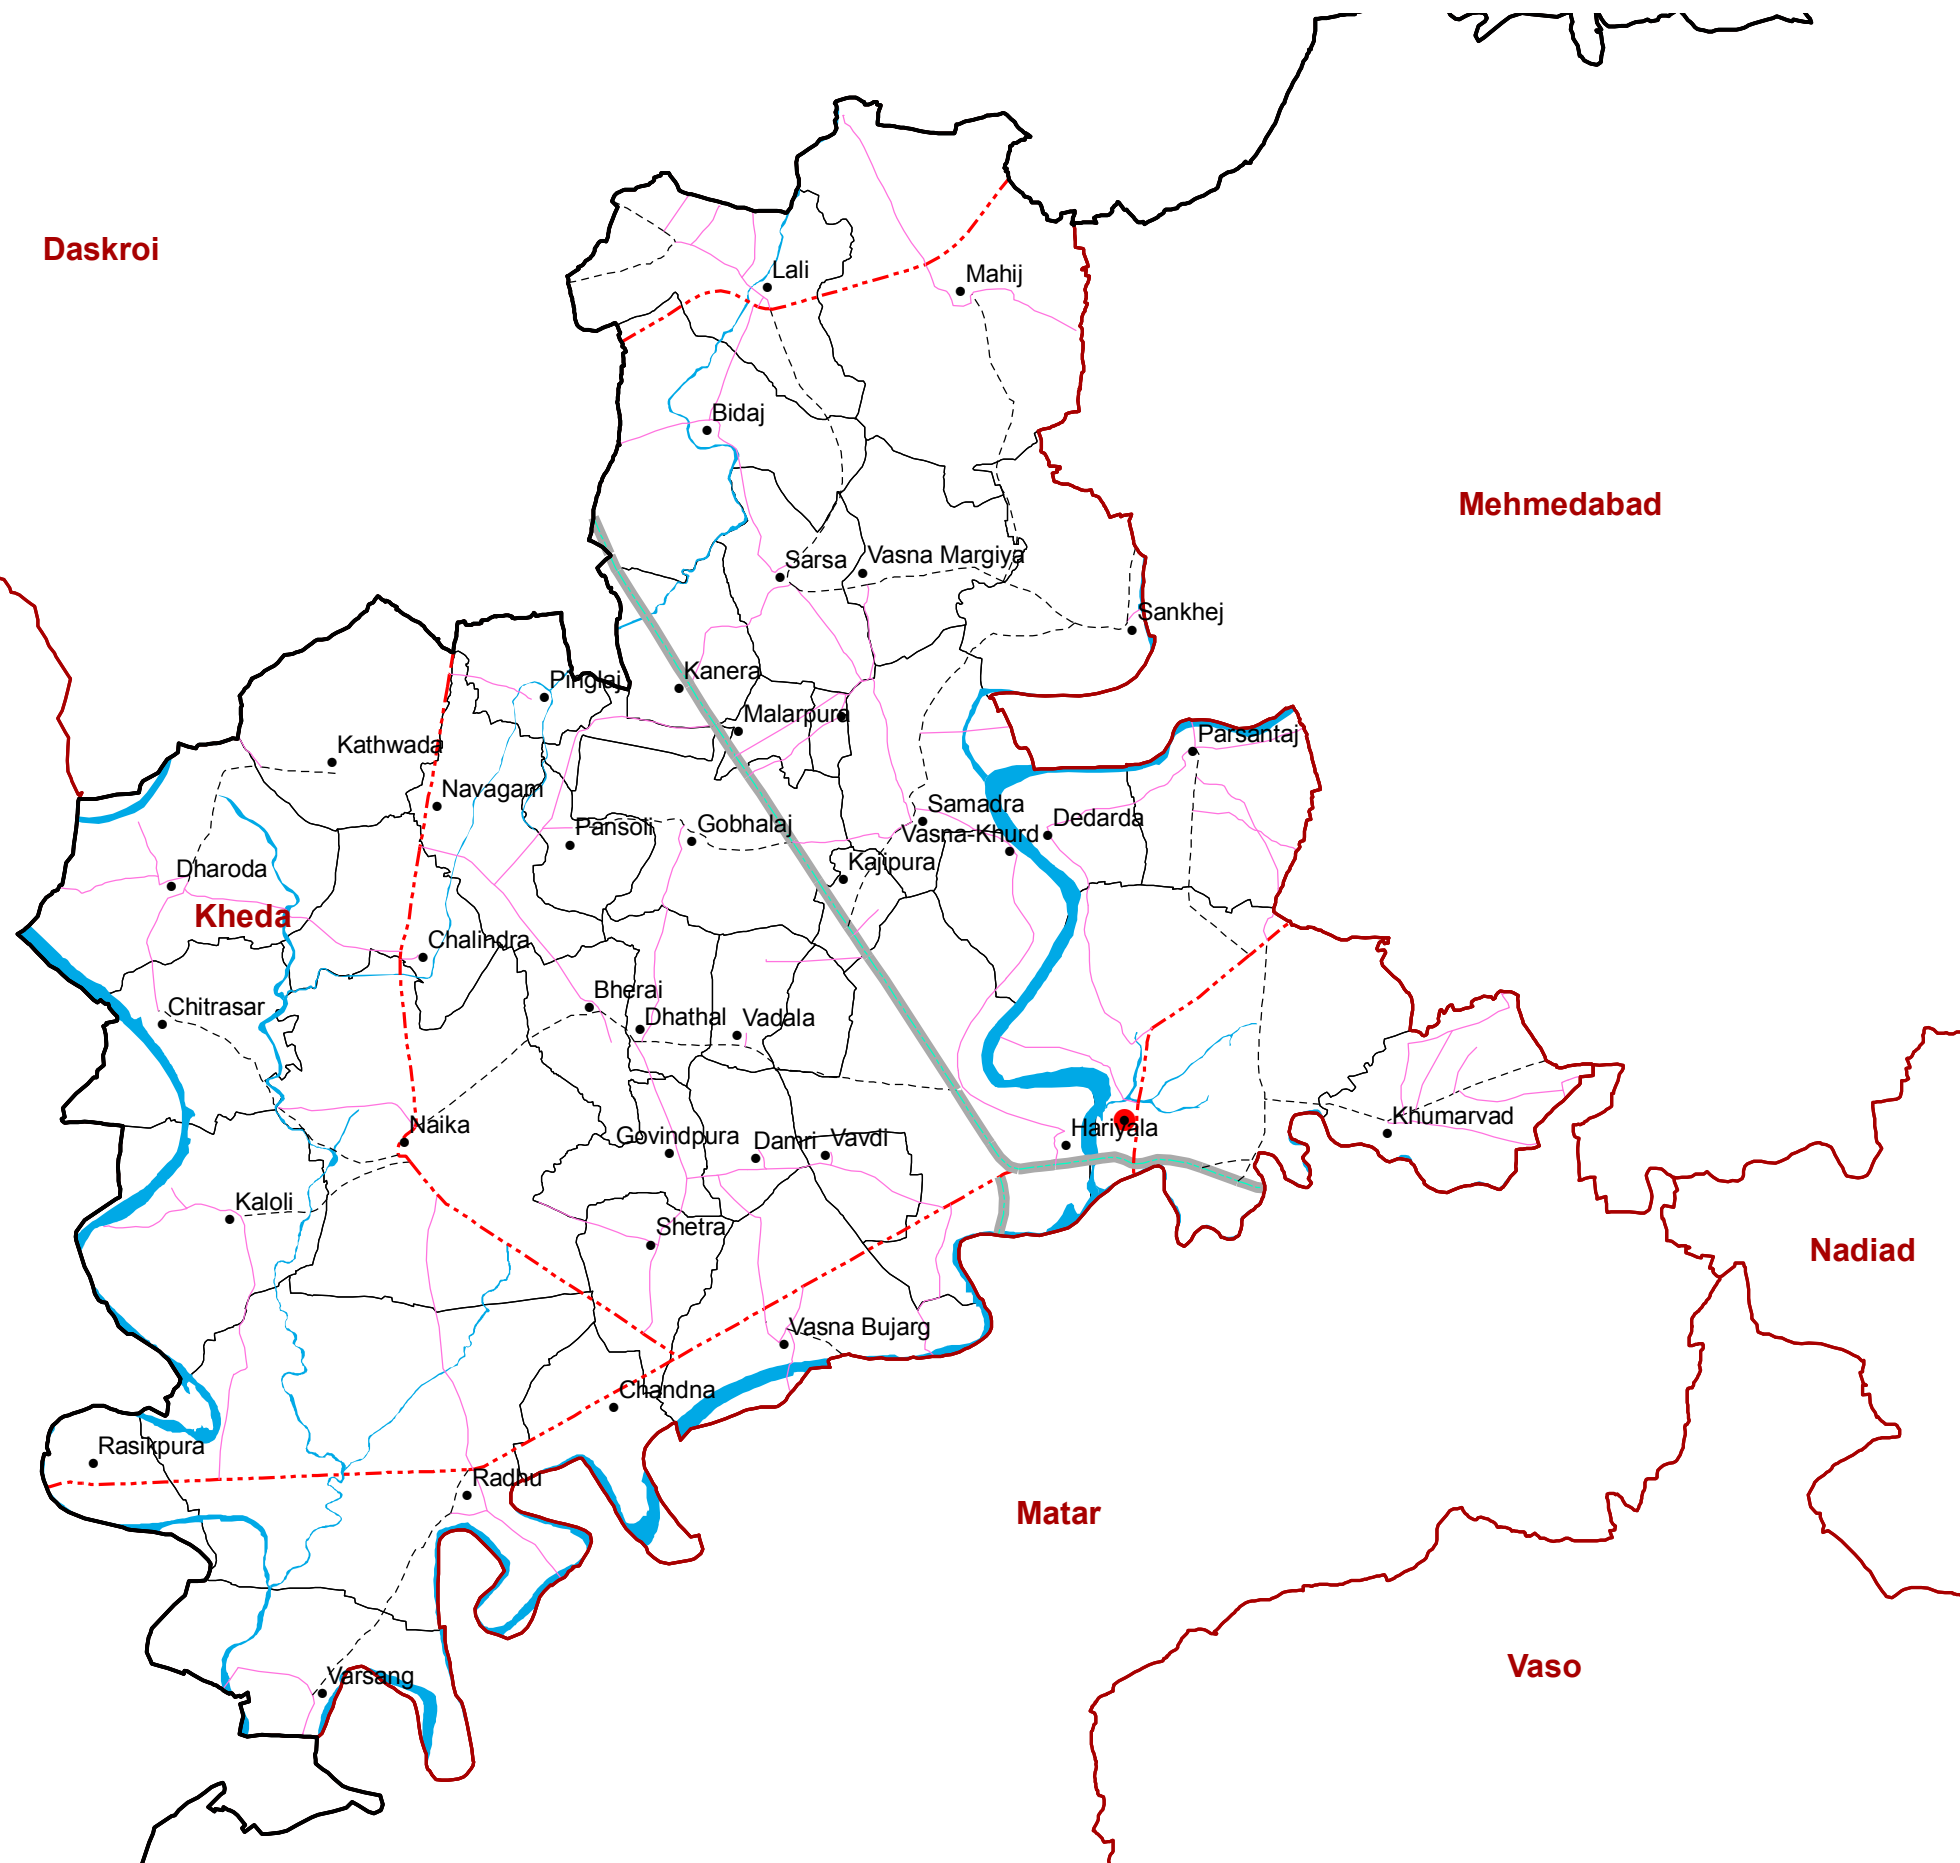

Sangani

Daskroi

Mehmedabad

Dholka

Nadiad

Matar

Vaso

Legend

- Settlement
- Taluka Head Quarter
- Village Boundary
- Taluka Boundary
- District Boundary
- ~ River
- ≡≡≡ Railway
- Road**
- == Expressway
- National Highway
- - - State Highway
- - - District Road
- - - Village Road

Data Source:

Settlement commissionerate and Land Record

Prepared By:

Map not to Scale