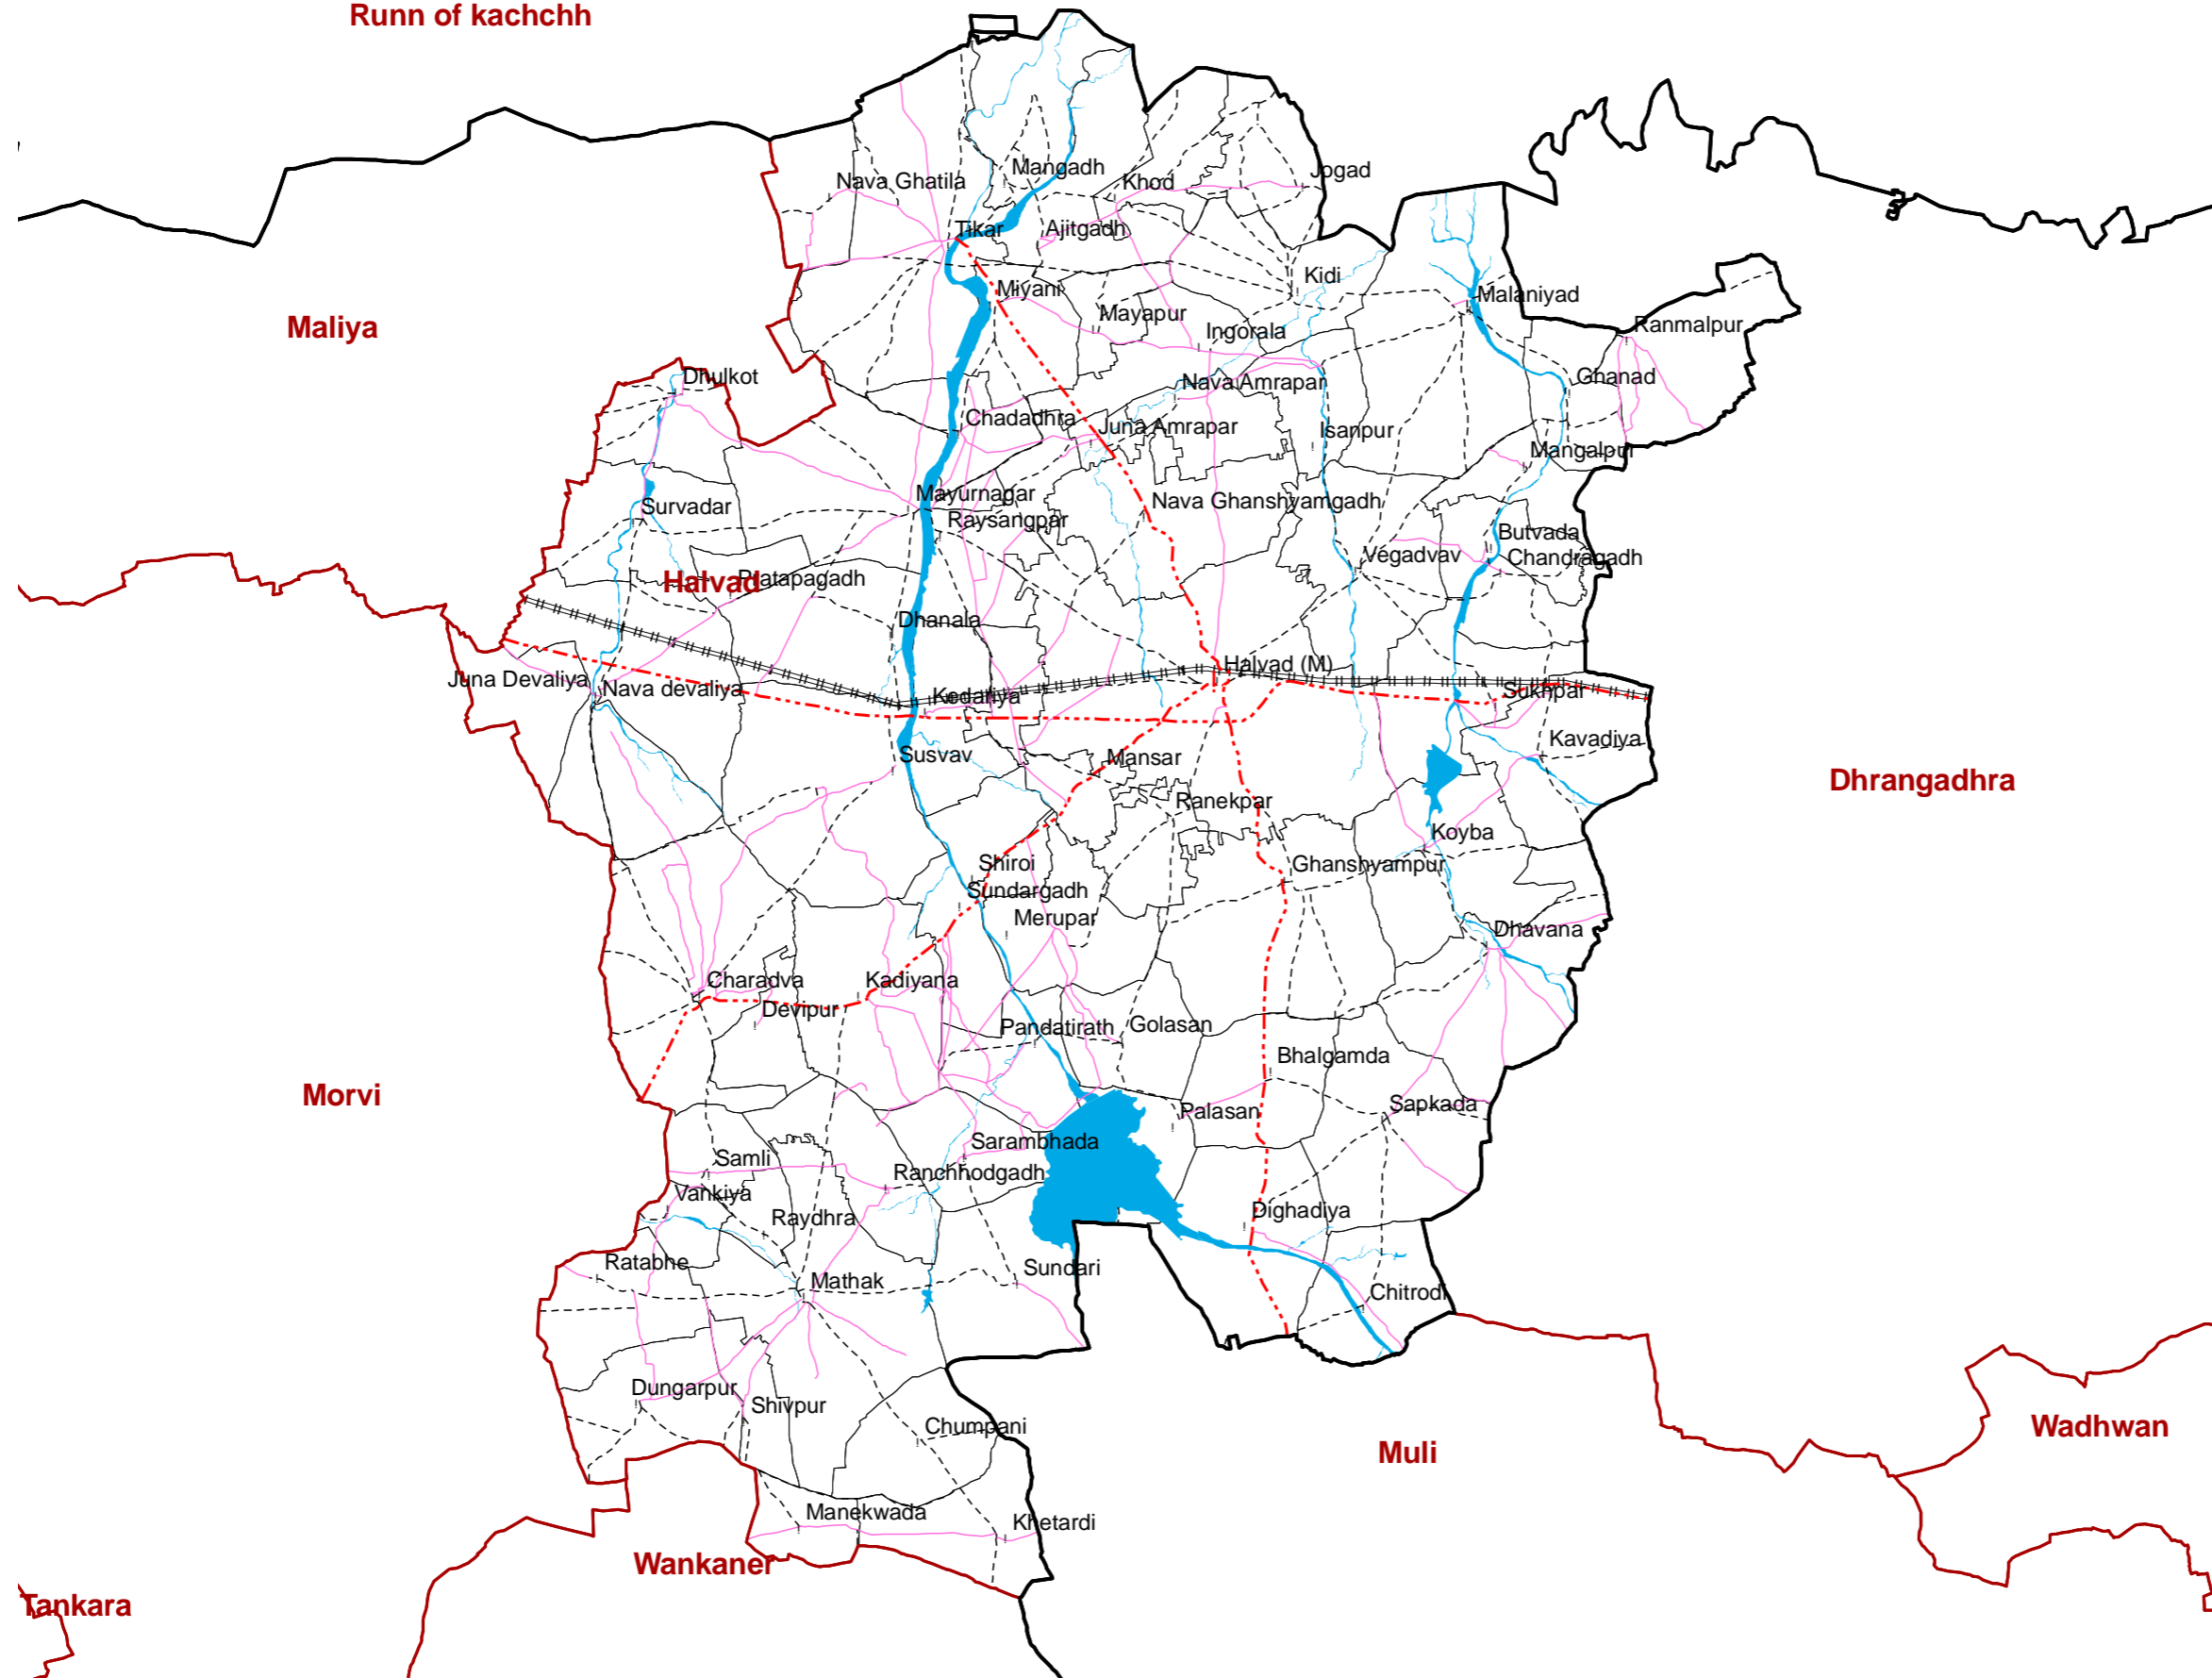

E

Runn of kachchh

Maliya

Wankaner

Morvi

Dhrangadhra

Muli

Wadhwan

Legend

!	Settlement
!	Taluka Head Quarter
□	Village Boundary
▭	Taluka Boundary
▭	District Boundary
~	River
≡≡≡	Railway
Road	
==	Expressway
—	National Highway
- - -	State Highway
- - -	District Road
—	Village Road

Data Source:

Settlement commissionerate and Land Record

Prepared By:

Map not to Scale