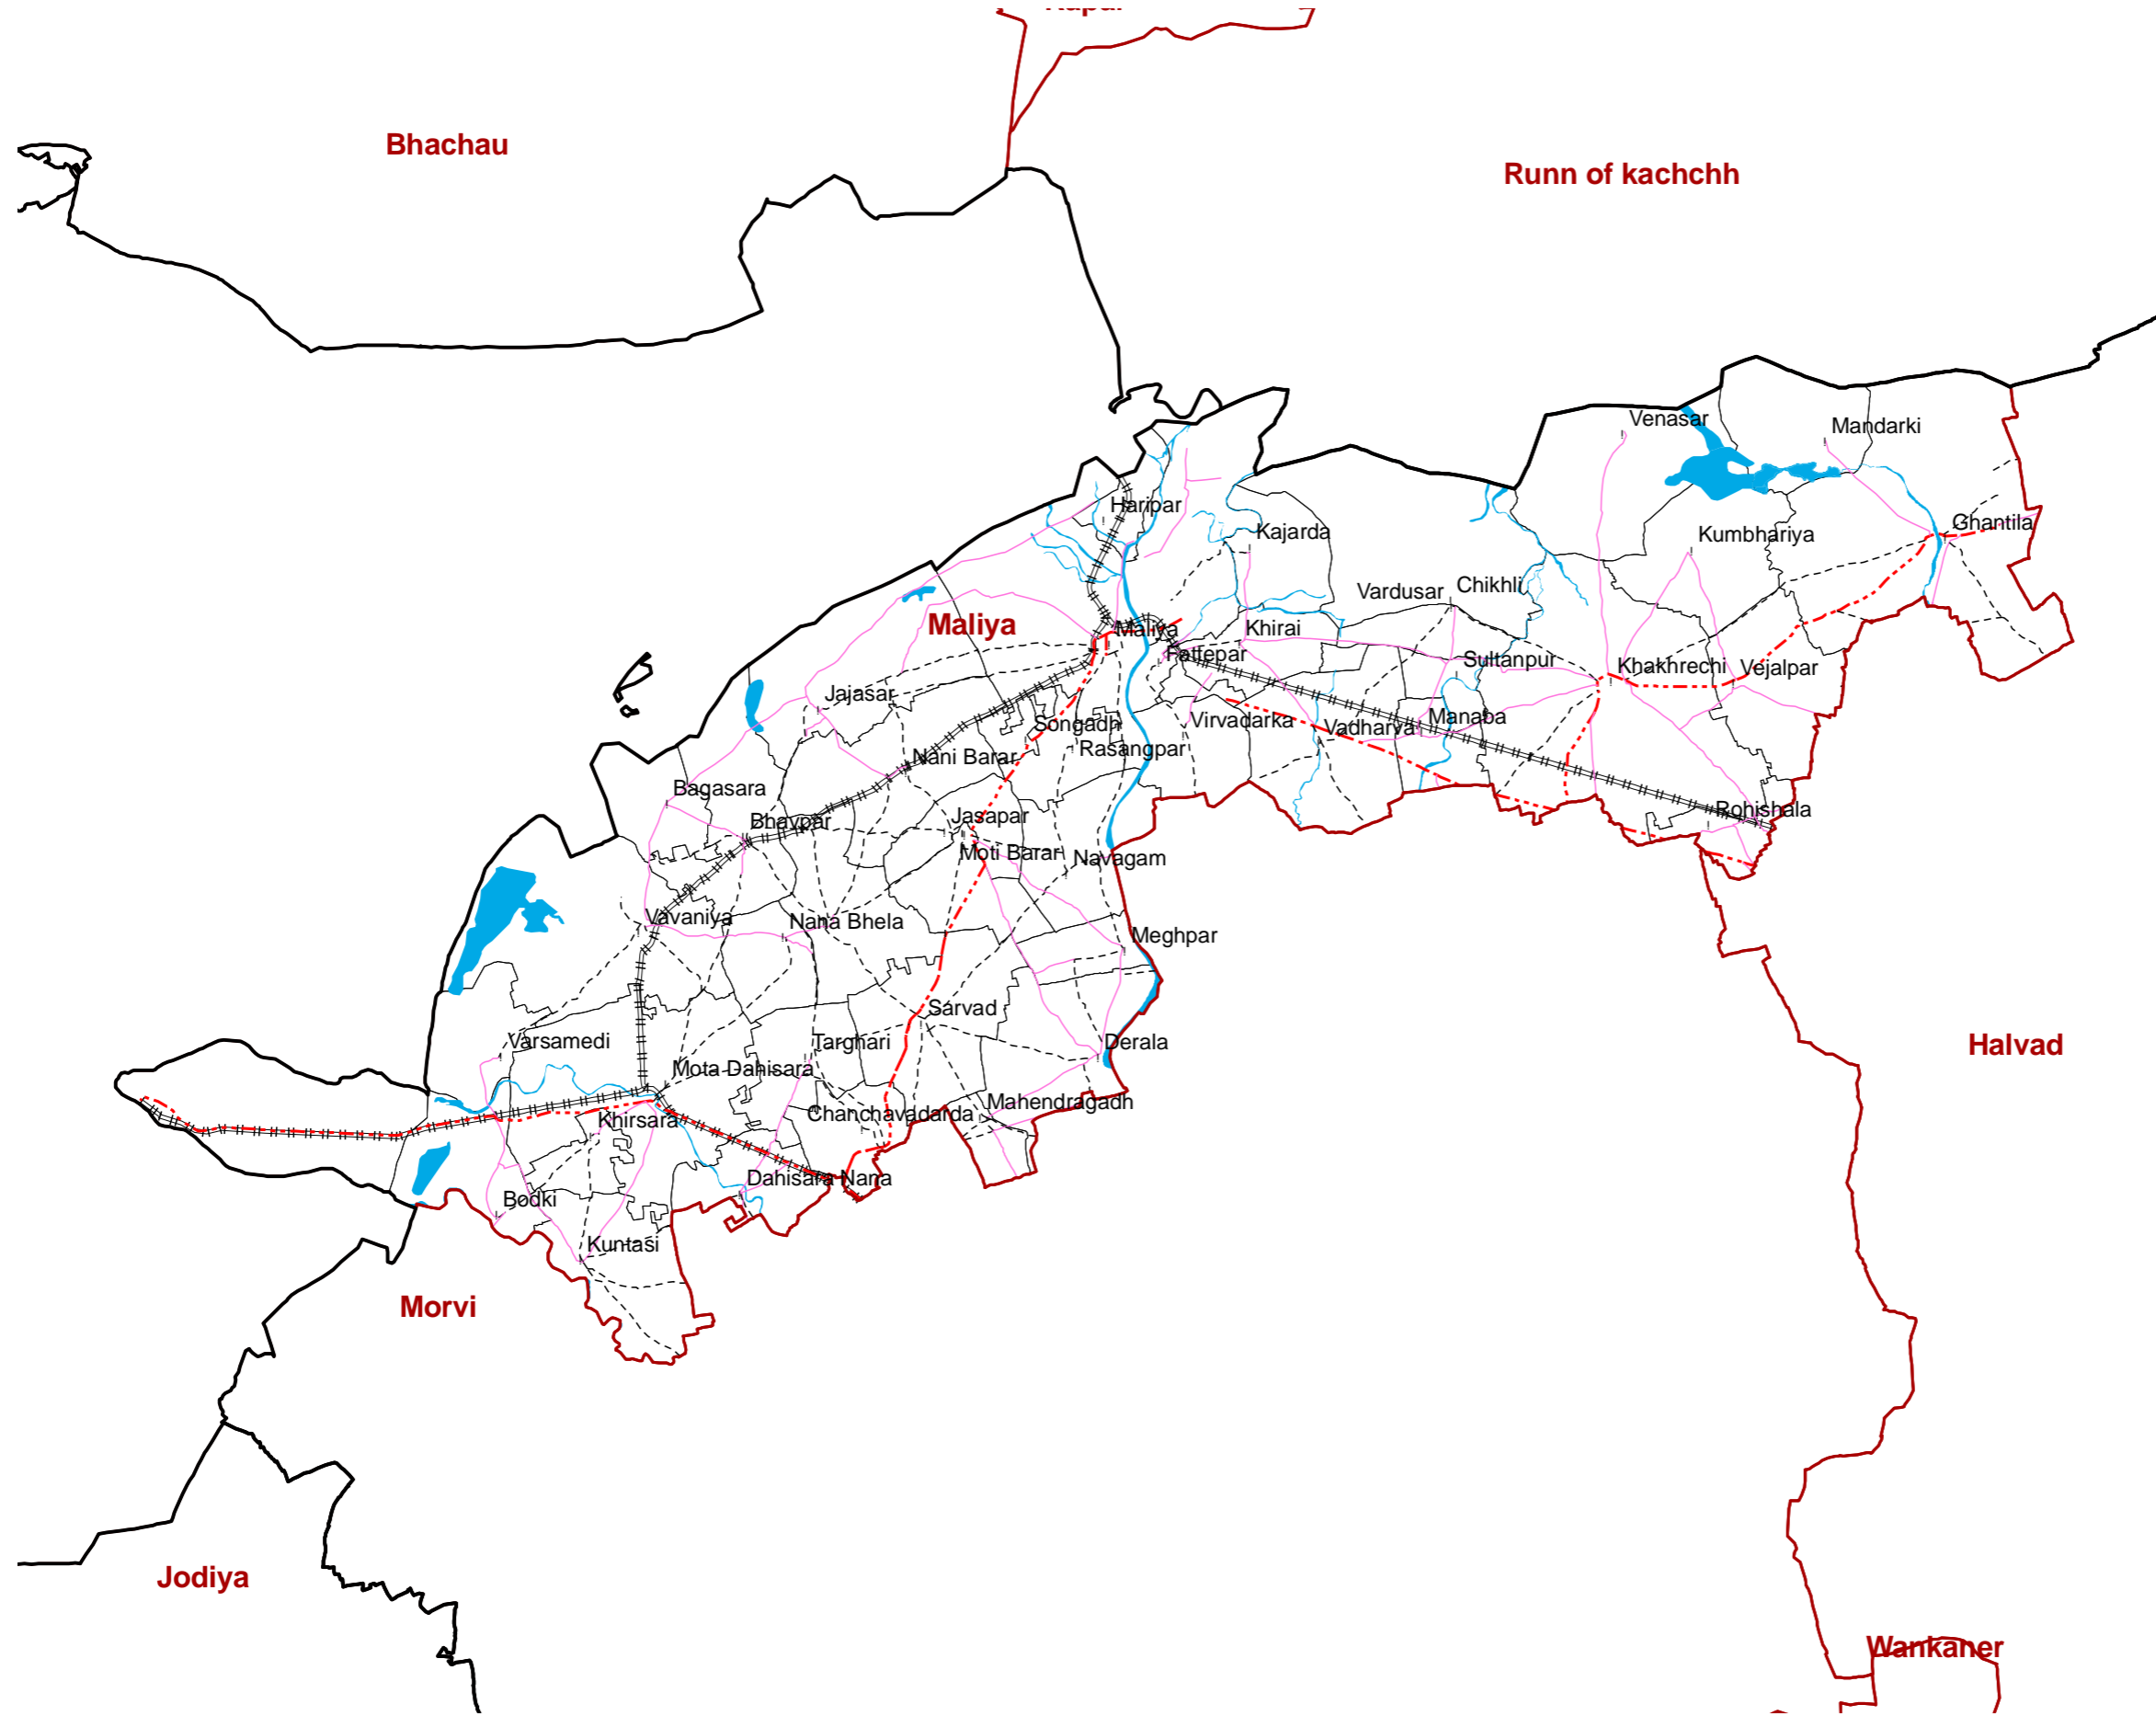

E

Legend

!	Settlement
!	Taluka Head Quarter
[Dashed line]	Village Boundary
[Red line]	Taluka Boundary
[Black line]	District Boundary
[Blue wavy line]	River
[Cross-ticks]	Railway
Road	
[Double line]	Expressway
[Thick blue line]	National Highway
[Red dashed line]	State Highway
[Black dashed line]	District Road
[Pink line]	Village Road

Data Source:

Settlement commissionerate and Land Record

Prepared By:

Map not to Scale