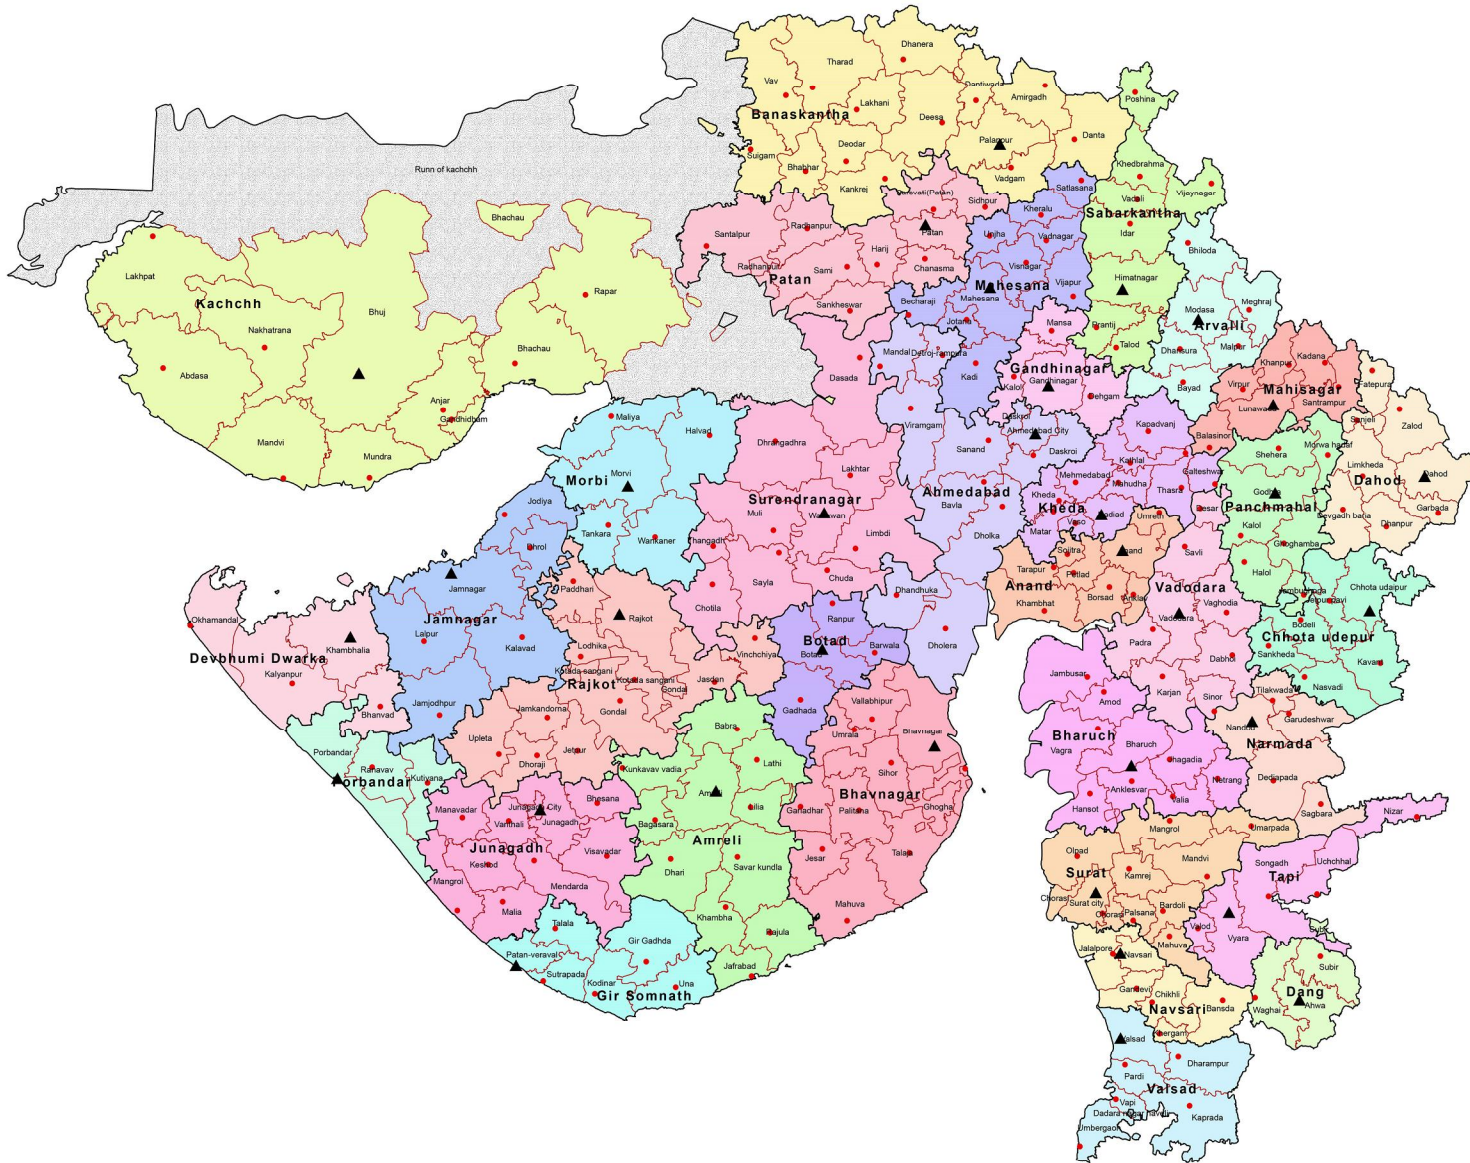

# Gujarat State

For official use only

## Legend

- Taluka Head Quarter
- ▲ District Head Quarter
- Taluka Boundary
- District Boundary

Data Source:   
Settlement commissionerate and Land Record

Prepared By:   
ISO 9001:2008  
ISO 27001:2005  
CMMI Level-3

Map not to Scale