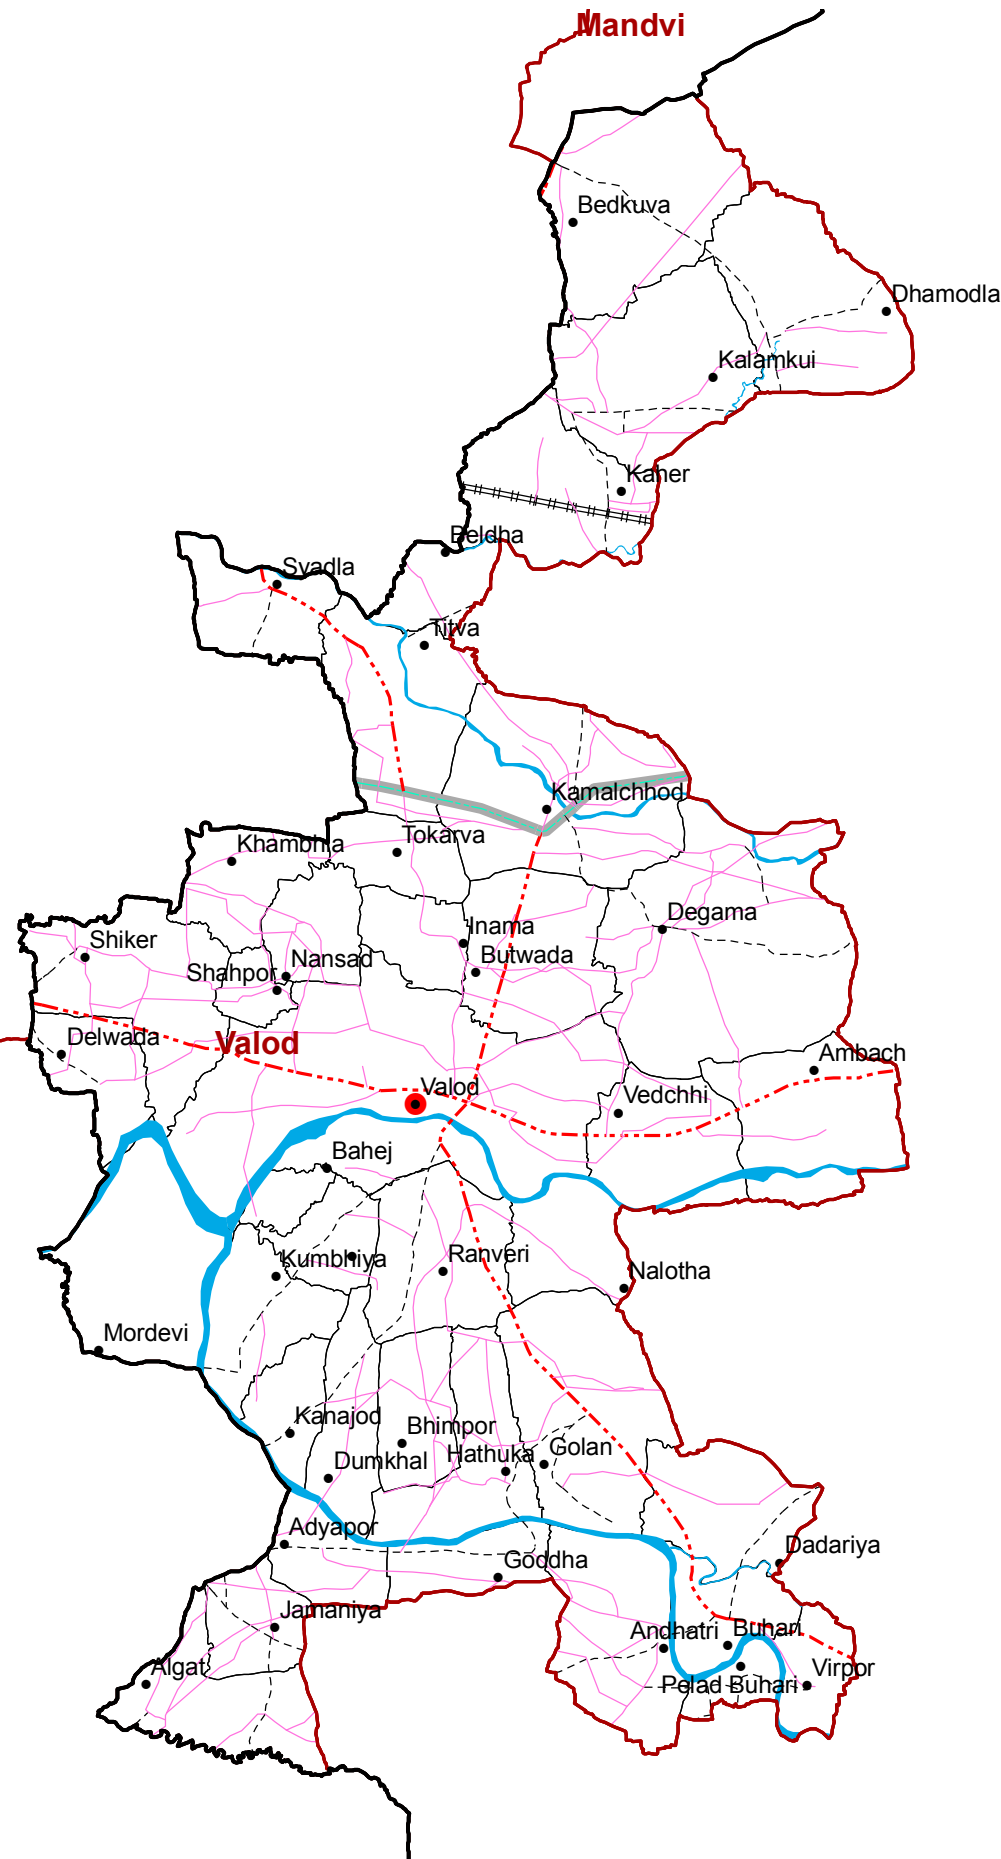

Kamrej

Mandvi

Songadh

Bardoli

Palsana

Vyara

Mahuva

Navsari

Legend

●	Settlement
●	Taluka Head Quarter
□	Village Boundary
□	Taluka Boundary
□	District Boundary
~	River
≡≡≡	Railway
Road	
==	Expressway
—	National Highway
- - -	State Highway
- - - -	District Road
- - - - -	Village Road

Data Source:

Settlement commissionerate and Land Record

Prepared By:

Map not to Scale